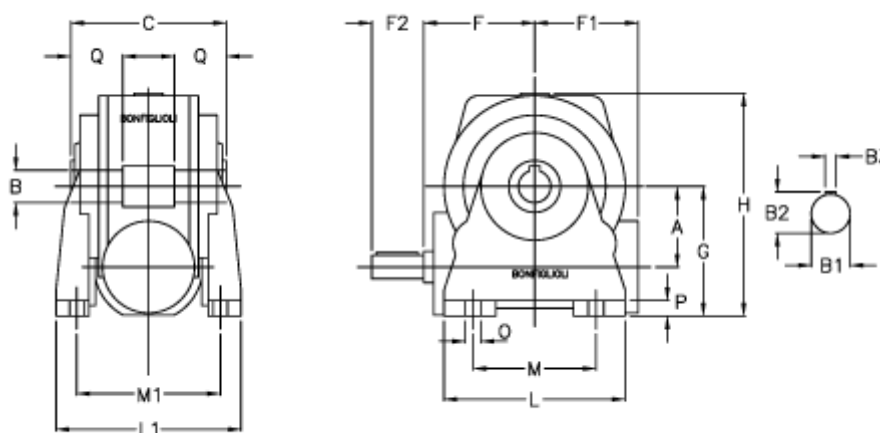

# Data Sheet

Article number: 3901250050100

Description: Worm gear with solid input shaft  
VF 250N-50-HS

## Measures

a	= 250.0	F1 = 277	O = 33.0
B	= 110	F2 = 110	P = 30
B1	= 55	g = 380	Q = 85.0
B2	= 59.0	H = 645.0	
B3	= 16	L = 520	
C	= 320	L1 = 380	
Description = VF 250N-xx-HS		m = 400	
F	= 276.0	M1 = 310.0	